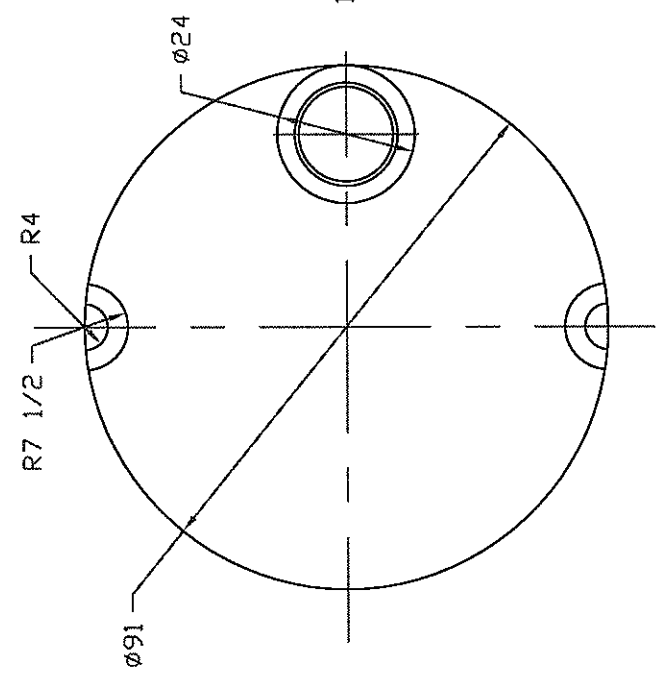

REVISIONS			
ZONE	REV	DESCRIPTION	DATE

NORWESCO		ST. BONIFACIUS, MN	
3000 GAL CONE BOTTOM		TANK X 15DEG	
JTP	21SEP98	SIZE	FSCM NO.
		B	
		DWG NO.	
		SCALE	1/24
		REV	
		SHEET	