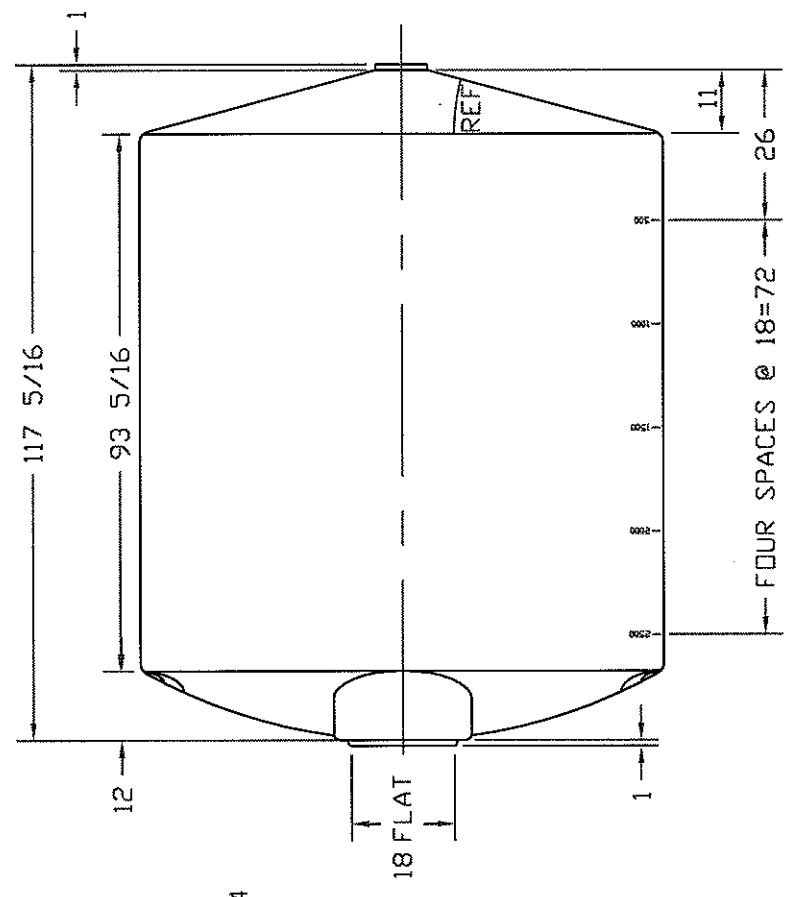

REVISIONS			
ZONE	REV	DESCRIPTION	DATE

NORWESCO		ST. BONIFACIUS, MN	
3000 GAL CONE BOTTOM		TANK X 15DEG	
JTP	21SEP98	SIZE	FSCM NO.
		B	
		DWG NO.	
		SCALE	1/24
		REV	
		SHEET	